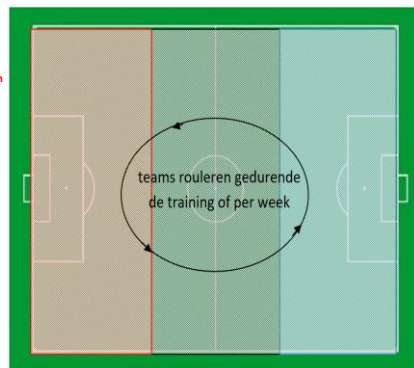

keepers	JO12 / JO13
dames/meisjes	JO14/JO15
championsleague	JO16/JO17
JO8 / JO9	JO19
JO10 / JO11	senioren

variant 1 - 3 teams, 1/3 veld