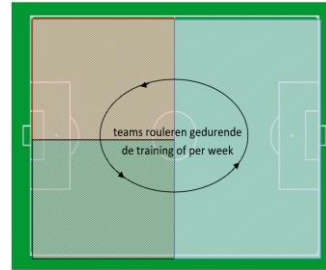

variant 2 - 2 teams 1/2 veld, 1 team 1/3 veld